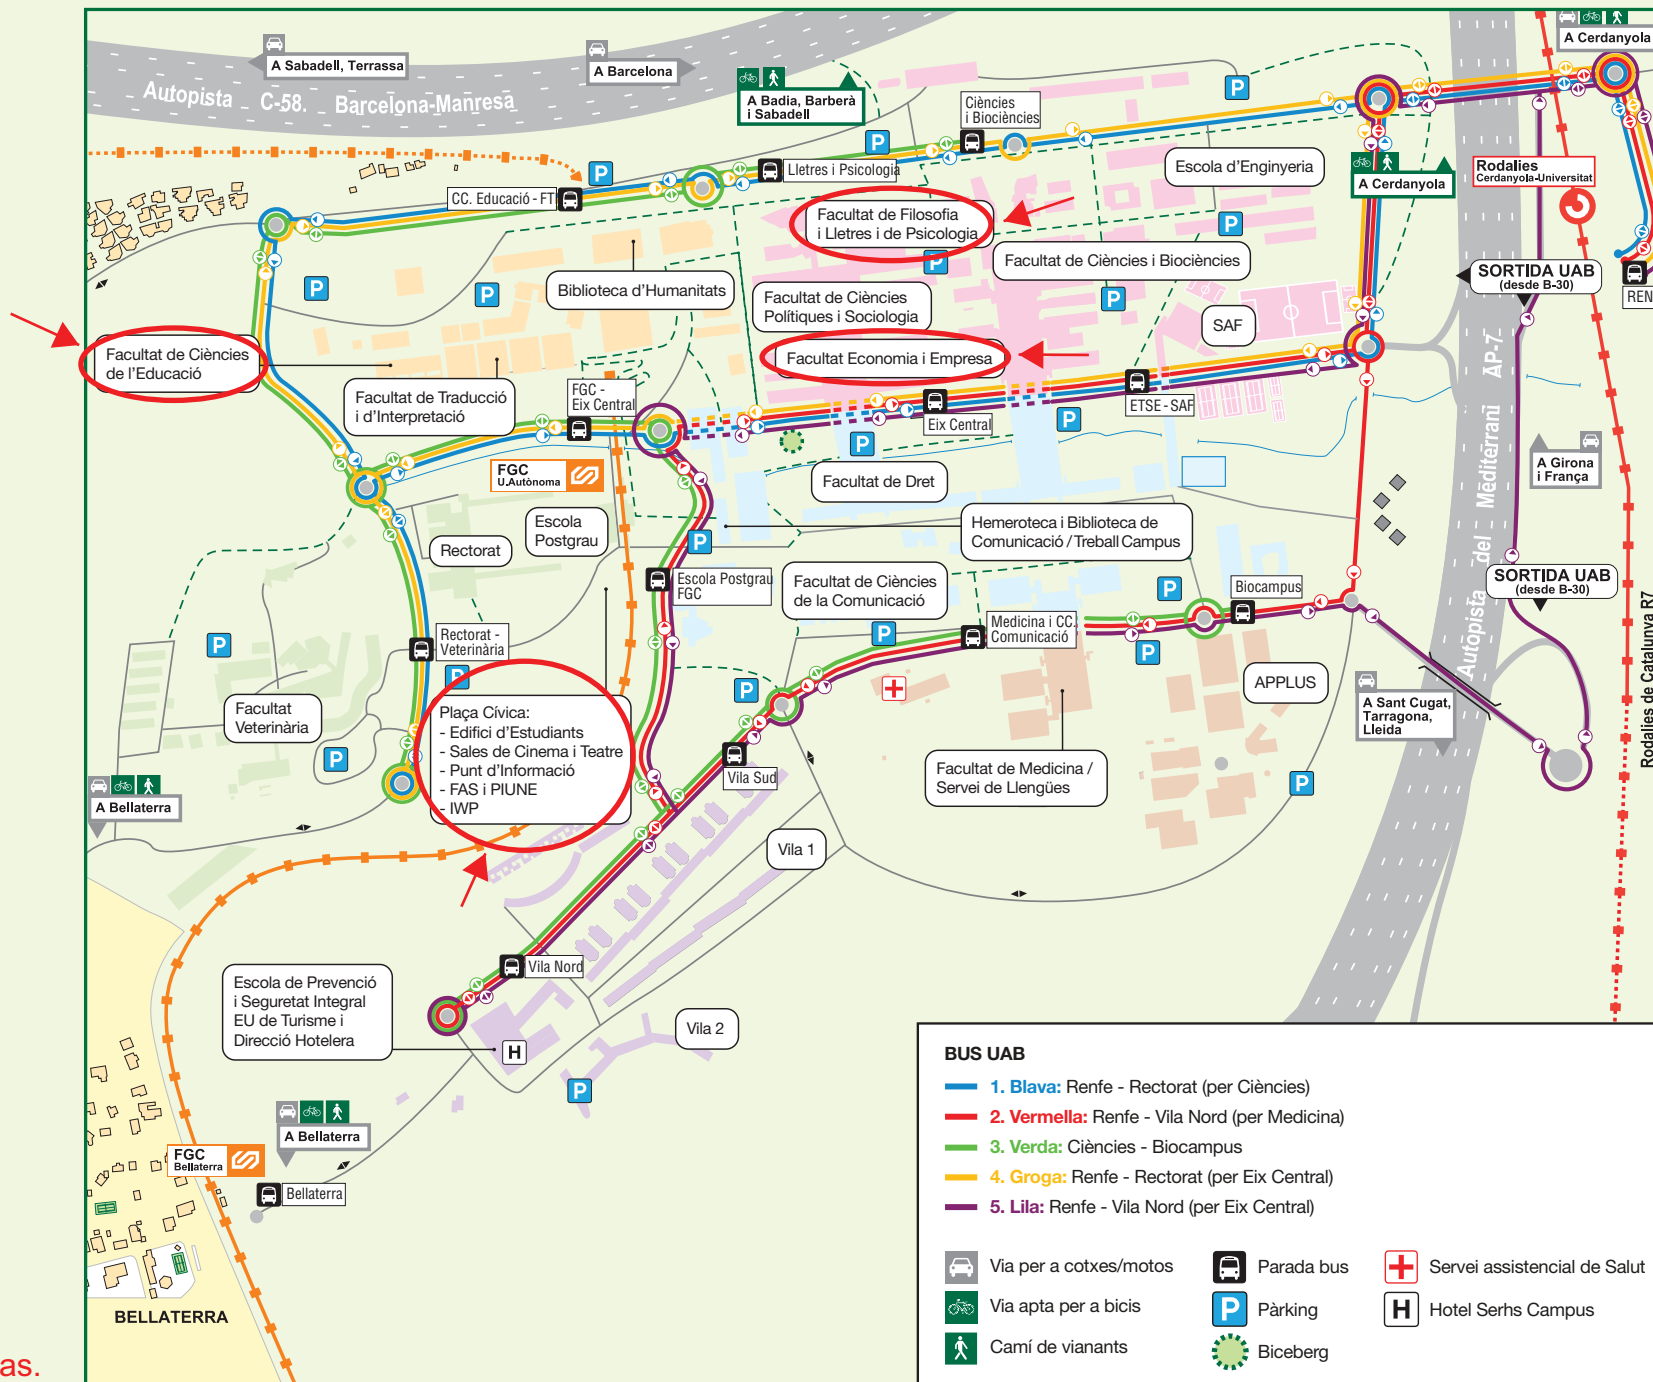

CAMPUS BELLATERRA

The red circles indicate cafeterias.